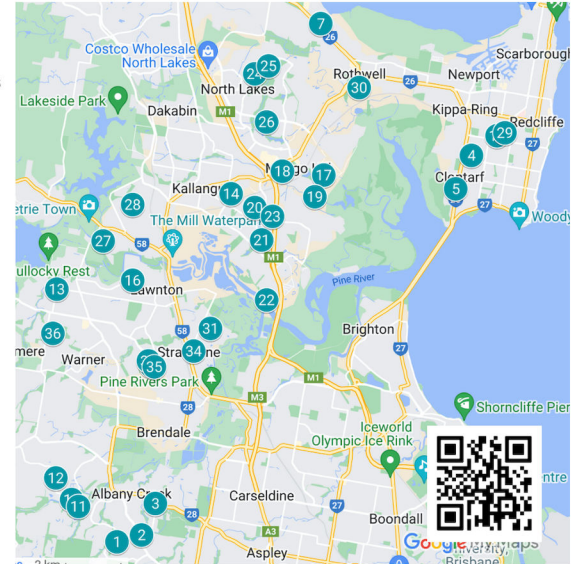

Christmas Lights BRISBANE

- 1.10 Longreef Court, Albany Creek
- 2.24 Somerset Court, Albany Creek
- 3.21 Keong Road, Albany Creek
- 4.275 Elizabeth Avenue, Clontarf
- 5.1 Long Street, Clontarf**
- 6.14 Magpie Court, Deception Bay
- 7.127 Cross Street, Deception Bay**
- 8.26 Cockatiel Court, Deception Bay
- 9.12 Miner Court, Deception Bay
- 10. 60 Drapers Road, Eatons Hill
- 11. 10 Bend Court, Eatons Hill**
- 12. 10 Bassino Court, Eatons Hill
- 13. 27c Gordons Crossing Rd East, Joyner
- 14. 5 Summer Court, Kallangur
- 15. 10 Abelia Crescent, Kippa-Ring
- 16. 4 Platypus Court, Lawnton
- 17. 29 Mercury Parade, Mango Hill
- 18. 26 Limosa Court, Mango Hill
- 19. 81 Tattler Street, Mango Hill
- 20. 34 Goodwood Road, Murrumba Downs

- 21. 3-4 Hillcrest Court, Murrumba Downs
- 22. 1 Derwent Street, Murrumba Downs
- 23. 40 Twin Lakes Dr, Murrumba Downs**
- 24. 122 Nicklaus Parade, North Lakes
- 25. 10 Langer Circuit, North Lakes
- 26. 32 Lister Street, North Lakes
- 27. 43 Hunter Circuit, Petrie
- 28. 11 Eacham Street, Petrie**
- 29. 29 Highland Street, Redcliffe
- 30. 6 Whitlock Drive, Rothwell
- 31. 37 Brennan Parade, Strathpine
- 32. 37 Hillsdale Street, Strathpine
- 33. 24 Navua Street, Strathpine
- 34. 11 Patmar Street, Strathpine
- 35. 19 Jasmine Street, Strathpine**
- 36. 19 Hemlock Street, Warner

Moreton Bay (South)

Find 2023 Christmas Light display details at
www.brisbanekids.com.au/christmas-lights-brisbane/

BOLD entries = Finalist in 2023
 Christmas Lights competition