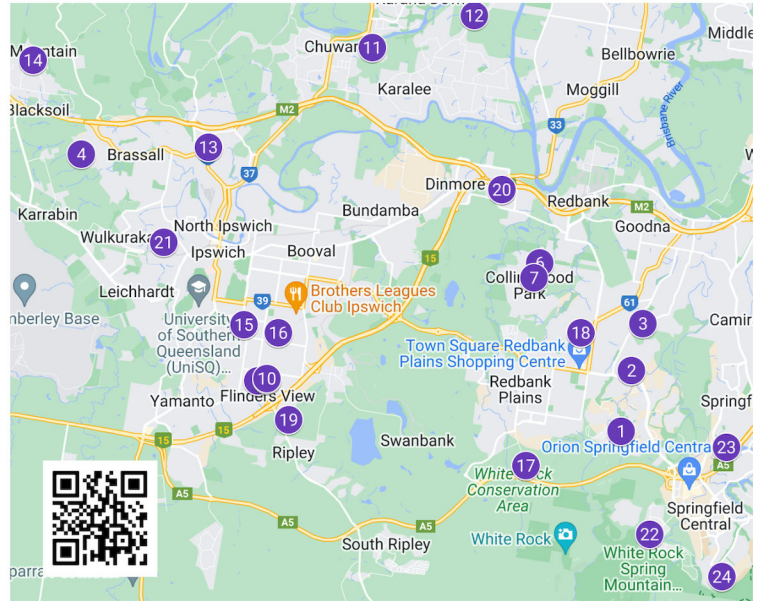

# Christmas Lights BRISBANE

- 1.99 Santa Monica Drive, Augustine Heights
- 2.Avalon Close, Bellbird Park
- 3.Wyeth Street, Bellbird Park
- 4.Alexandra Street, Brassall
- 5.20 Forest Glen Court, Camira
- 6.1 Paul Tully Avenue, Collingwood Park
- 7.45 Paul Tully Avenue, Collingwood Park
- 8.46 Cowley Drive, Flinders View
- 9.1 Nova Court, Flinders View**
10. 19 Discovery Street, Flinders View
11. 39 Louisa Place, Karalee
12. Greenview Court, Karalee
13. 17 Simmons Road, North Ipswich
14. 3 Pringle Place, Pine Mountain
15. 36 Mahogany Street, Raceview
16. 1 Explorer Street, Raceview
17. 14 Vantage Place, Redbank Plains
18. Yarrow Court, Redbank Plains
19. 16 Teddy Place, Ripley
20. 37 Diamond Street, Riverview
21. 24 Thomas Street, Sadliers Crossing
22. 4 Larkhall Street, Spring Mountain
23. 31 Congo Circuit, Springfield
24. 35 Grindelia Drive, Springfield Lakes

# Ipswich

*Find 2023 Christmas Light display details at  
[www.brisbanekids.com.au/christmas-lights-brisbane/](http://www.brisbanekids.com.au/christmas-lights-brisbane/)*

**BOLD** entries = Finalist in 2023  
Christmas Lights competition